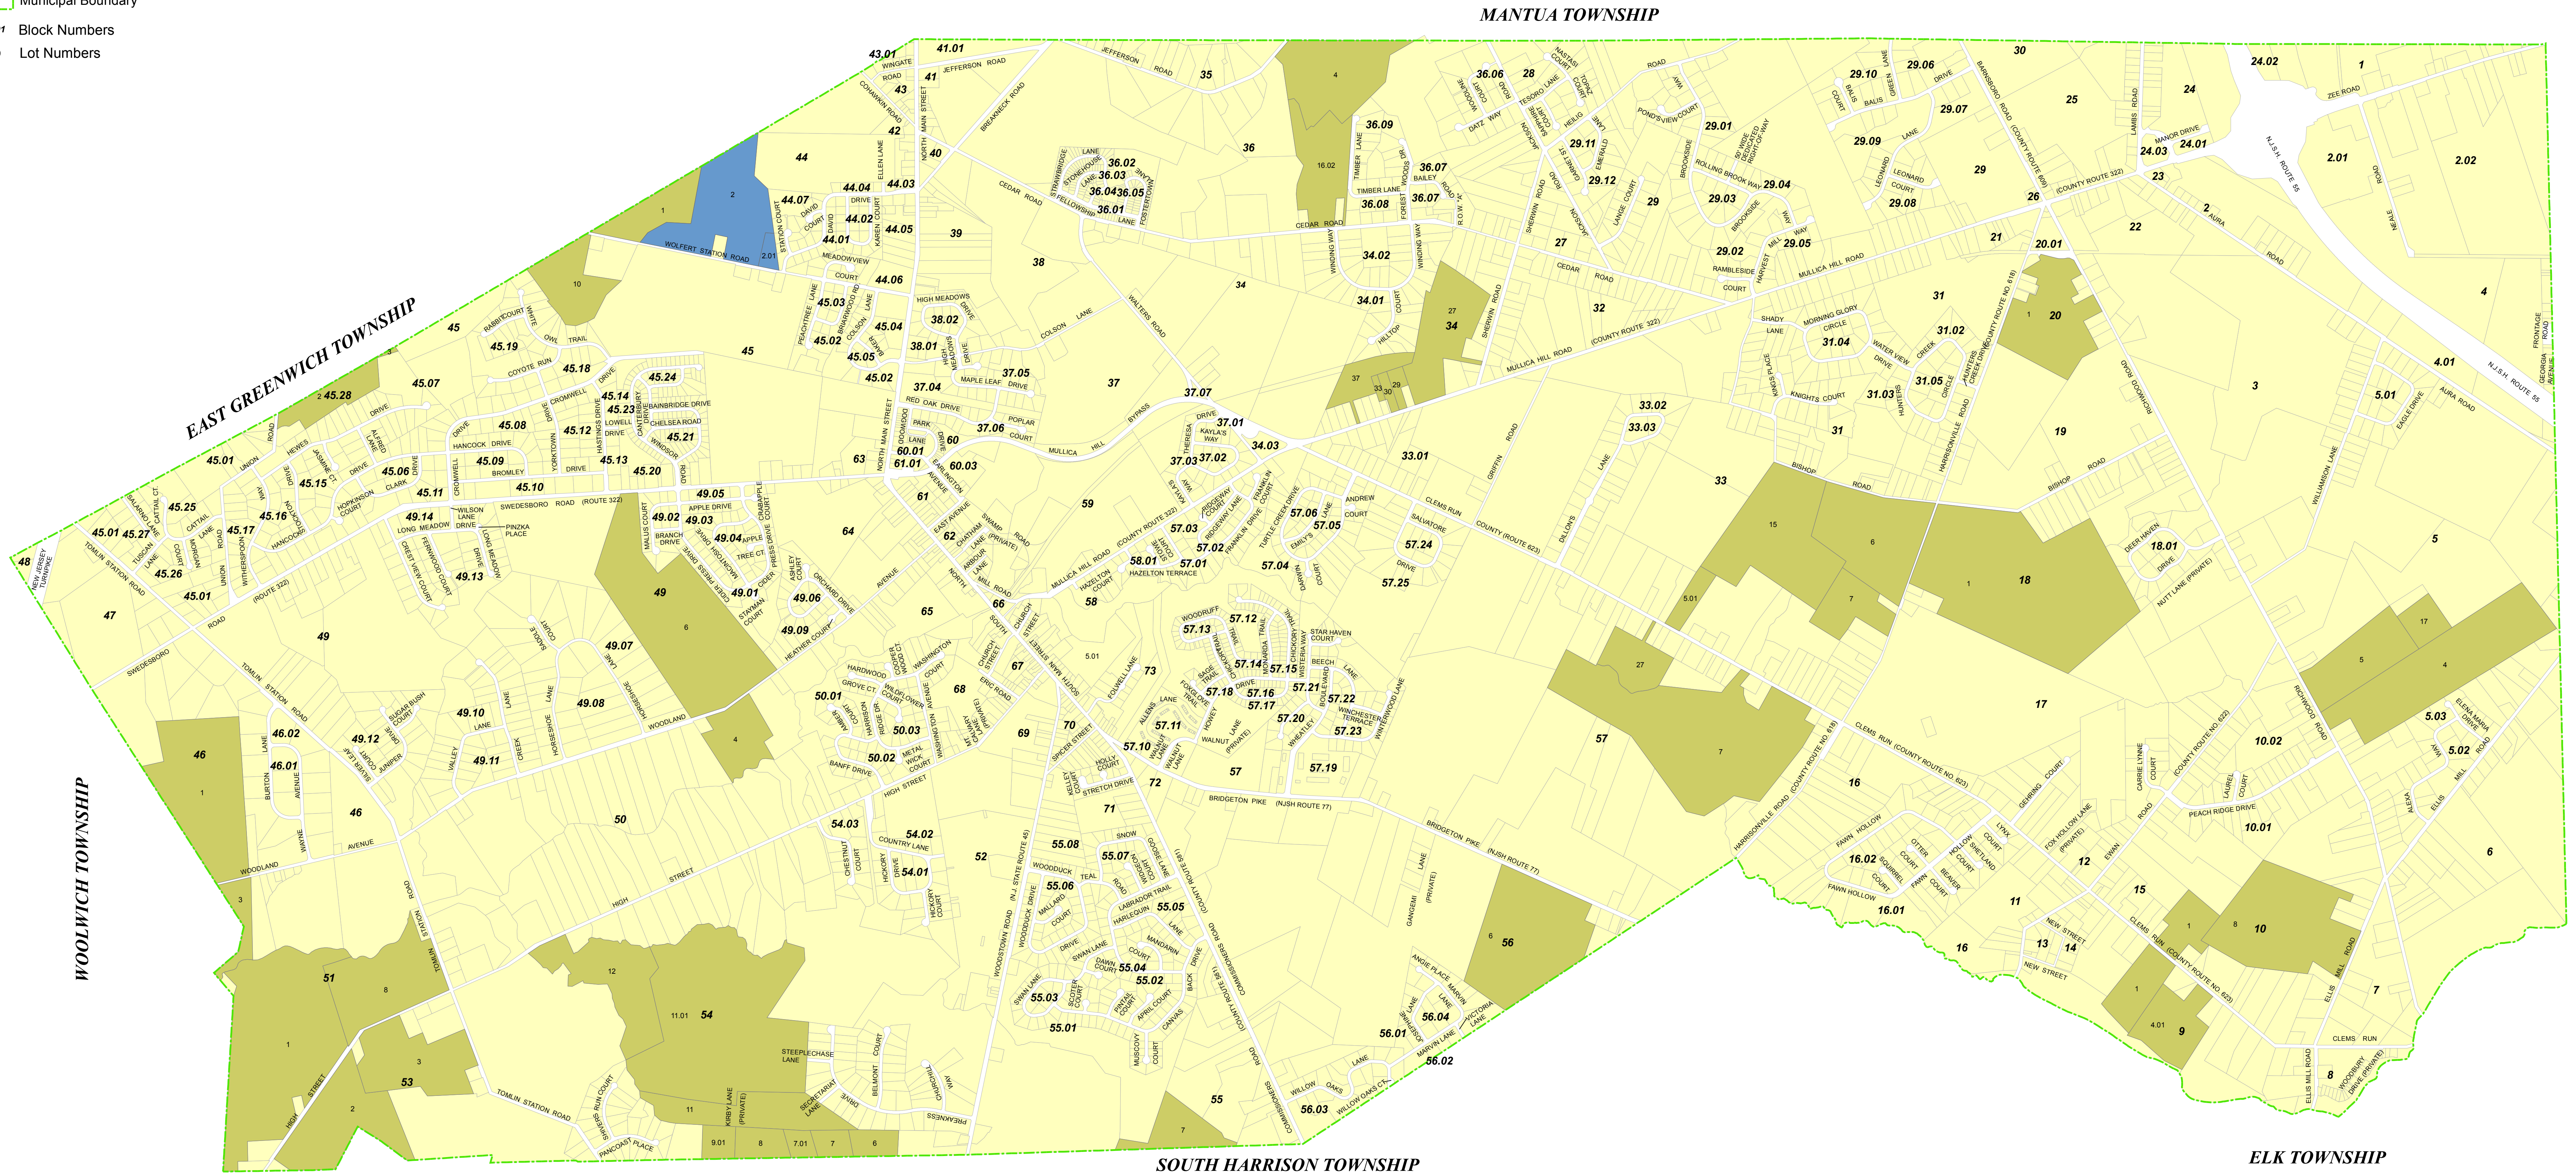

1. **Legend**
2. 8 Year Farmland Preservation Program
   - Permanently Preserved Farms
   - Parcels
   - Municipal Boundary
   - 2.01 Block Numbers
   - 10 Lot Numbers

PERMANENTLY PRESERVED FARMLAND

1. **Back Creek Holding Trust**
  63 acres in Harrison (84 acres total)
  Blocks 46/51, Lots 1/3 (Harrison)
2. **Bramell Farm (present owner – JBJ Interests, LLC)**
  163 acres
  Block 54, Lots 11,01,12
3. **Butler Farms, Gary C. Gardiner Inc. (present owner – Matthew Leone)**
  155 acres
  Blocks 53/51, Lots 2/1
4. **Aaron Butler and Dorothy Sconyers**
  79 acres
  Blocks 51/53, Lots 8/3
5. **Clendinning Farm LP**
  168 acres
  Block 18, Lot 1 / Block 33, Lot 6
6. **John Clendinning**
  56 acres
  Block 33, Lot 15
7. **Tom Clendinning**
  6 acres
  Block 33, Lot 5.01
8. **John and Doris Datz**
  23 acres
  Block 50, Lot 4
9. **Ella Eachus 1 *(present owners listed below due to agricultural subdivision)**
  45 acres in Harrison (335 acres total)
  Block 36, Lot 4 (Harrison Township)
10. **Ella Eachus 2**
  60 acres in Harrison (66 acres total)
  Block 56, Lot 6 (Harrison Township)
11. **Ed Fullmer and Joanne Trafton (current owner: JBJ Interests, LLC)**
  30 acres
  Block 54, Lot 11
12. **Edward Fullmer and Joanne Trafton II**
  9 acres in Harrison (20 acres total)
  Block 54, Lots 7,7.01 (Harrison Township)
13. **Alfred S. Giuffrida**
  13 acres
  Block 10, Lot 1
14. **Juan, Michael, and Jason Conserkevis**
  26 acres
  Block 36, Lot 16.02
15. **W.W. Heritage Sons Inc.**
  33 acres
  Block 20, Lot 1
16. **Richard and Cindy Hoagland**
  5 acres
  Block 34, Lots 29, 30, 33
17. **Charles Holtzhauser & Son**
  90 acres
  Block 49, Lot 6
18. **Brian Horne 1**
  33 acres
  Block 34, Lot 27
19. **Brian Horne 2**
  11 acres
  Block 34, Lot 37
20. **John Katinos**
  16 acres
  Block 33, Lot 7
21. **Santo Maccherone, Sara Lawall, and Helen Maccherone (Fardella) (present owner – Santo Maccherone)**
  16 acres in Harrison Township (77 acres total)
  Block 45.28, Lots 2 & 3 (Harrison Township)
  Block 1205, Lot 1 (East Greenwich Township)
22. **Frederick and Janice McKendry**
  13 acres
  Block 57, Lot 27
23. **Howard and Madelyn Pennell**
  108 acres
  Block 57, Lot 7
24. **Sam and Rose Sorbello**
  23 acres in Harrison (73 acres total)
  Block 2, Lots 3.01,4 (South Harrison Township)
  Block 54, Lots 6,8,9.01 (Harrison Township)
25. **Beverly Summerville**
  63 acres
  Block 10, Lot 8
26. **Alfred and Joseph Tomarchio**
  45 acres in Harrison (127 acres total)
  Block 1208, Lots 1, 2, 4 (East Greenwich Township)
  Block 1, Lot 1 (Mantua Township)
27. **James Turk**
  38 acres
  Block 9, Lots 1 and 4.01
28. **Walter and Marion Turk**
  28 acres
  Block 5, Lot 5
29. **Samed and Barbara Visalli**
  13 acres in Harrison (89 acres total)
30. **Margaret Zee-Jones (present owners – Zee Orchards, Inc.)**
  76 acres
  Block 5, Lots 4,17

8-YEAR STATE AND MUNICIPAL FARMLAND PRESERVATION PROGRAMS

Data Sources:
Parcel base map information provided by Harrison Township's Taxmap Keymap, last updated 07-02-13.
Green Acres List Provided by NJDEP Green Acres Program.
Preserved Farmland/Open Space provided by Gloucester County Office of Land Preservation.
All positions are based on the following
- NAD 83 (horizontal datum)
- NJ State Plane Coordinate System

PERMANENTLY PRESERVED FARMLAND MAP

Harrison Township

Gloucester County, New Jersey